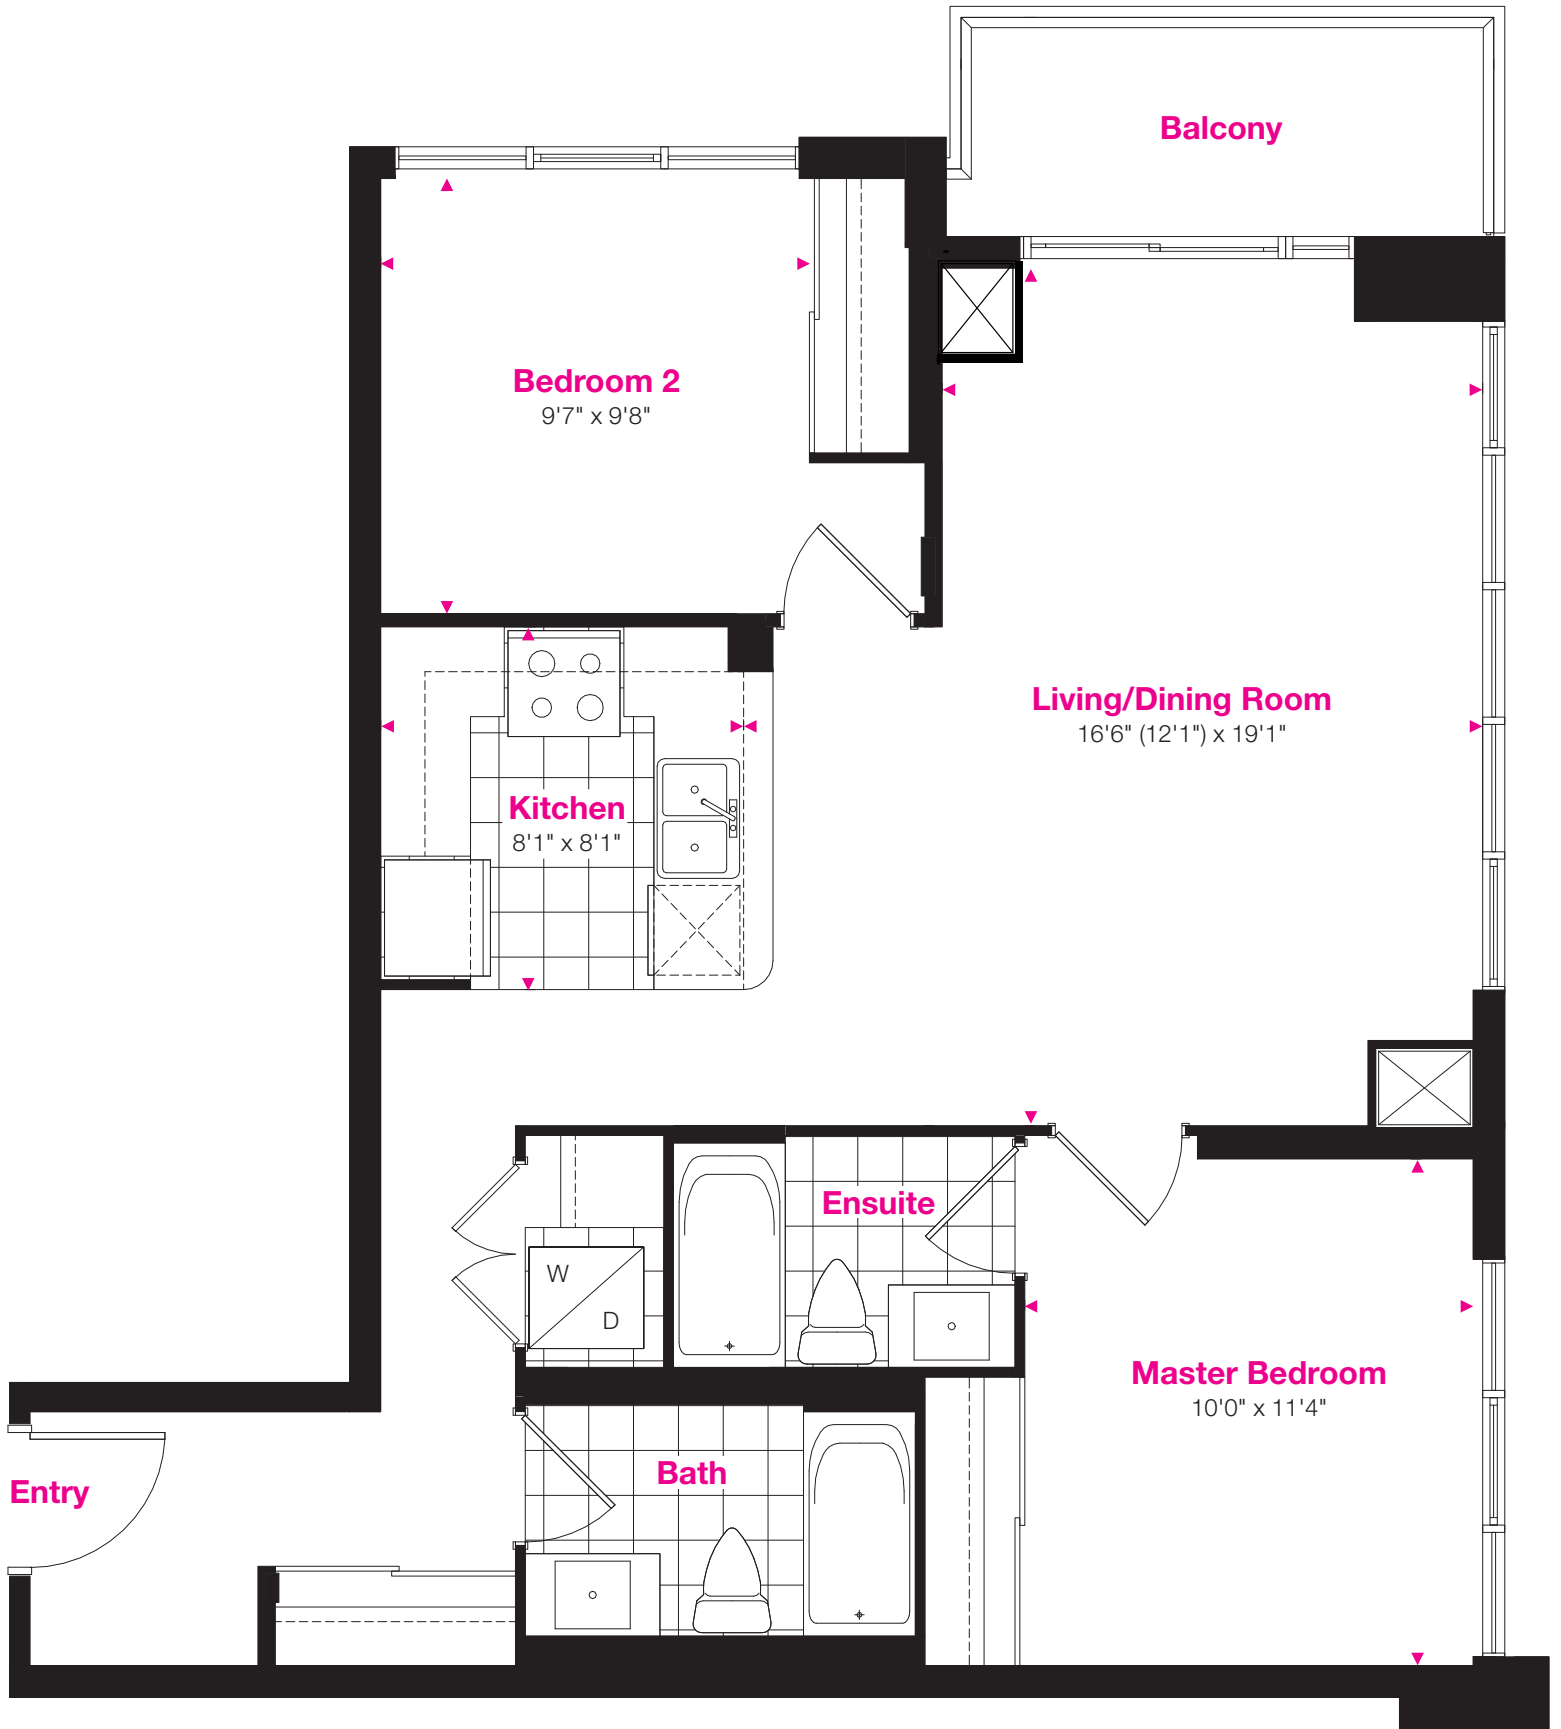

amber

Residence 12

2 Bedroom

Suite Area: 898 sq.ft.

Balcony Area: 54 sq.ft.

Total Area: 952 sq.ft.

All areas and stated room dimensions are approximate. Sizes and specifications are subject to change without notice. Actual living area and balcony/terraces may vary from floor stated areas. E.&O.E.

Floors 5-20

N